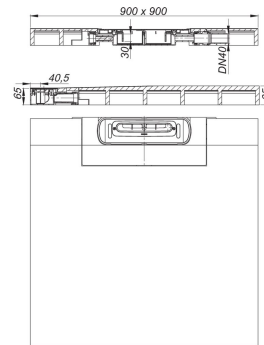

06. May 2021

DALLMER**shower underlay DallFlex Wall Plan, DN 40, 0,9 x 0,9 m**

Product No. **540003**
 EAN: 4001636540003
 Discount group: 11

with drain point positioned against the wall for installation with CeraWall and CeraFloor shower channels.

Outlet DN 40 horizontal, can be positioned on three sides without tools, with ball-joint, adjustable 0 – 15 degrees

specification

- DallFlex Plan drain body system
- flexible sealing collar for secure bonding of under-tile waterproofing
- removable trap insert, 30 mm water seal (deviating to DIN EN 1253)
- temporary blanking plate
- suitable for wheelchairs if tile size > 5 x 5 cm

Product No.	Description	Dimensions
535511	trap insert DallFlex Plan	

Product No.	Description	Dimensions
538208	shower channel CeraFloor Pure, 900 mm	900 mm

06. May 2021

DALLMER

538253	shower channel CeraFloor Select anthracite matt, 900 mm	900 mm
538390	shower channel CeraFloor Select brass matt, 900 mm	900 mm
538321	shower channel CeraFloor Select red gold matt, 900 mm	900 mm
535627	shower channel CeraWall Individual anthracite matt, 900 mm	900 mm
536952	shower channel CeraWall Individual brass matt, 900 mm	900 mm
536907	shower channel CeraWall Individual red gold matt, 900 mm	900 mm
535207	shower channel CeraWall Individual, 900 mm	900 mm
535306	shower channel CeraWall Select anthracite matt, 900 mm	900 mm
535405	shower channel CeraWall Select brass matt, 900 mm	900 mm
535108	shower channel CeraWall Select polished stainless steel, 900 mm	900 mm
535351	shower channel CeraWall Select red gold matt, 900 mm	900 mm
535146	shower channel CeraWall Select satin stainless steel, 900 mm	900 mm
538475	shower channel CeraWallPure, 900 mm	900 mm
540423	supportset shower underlay DallFlex, 900 x 1200 mm	900 x 1200 mm
540393	supportset shower underlay DallFlex, 900 x 900 mm	900 x 900 mm