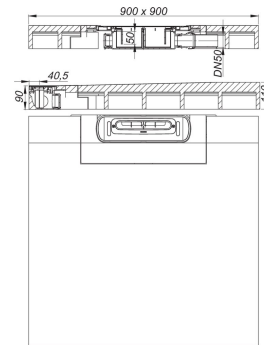

06. May 2021

shower underlay DallFlexWall, DN 50, 0,9 x 0,9 m

Product No. **540034**
 EAN: 4001636540034
 Discount group: 11

with drain point positioned against the wall for installation with CeraWall and CeraFloor shower channels.

Outlet DN 50 horizontal, can be positioned on three sides without tools, with ball-joint, adjustable 0 – 15 degrees

specification

- DallFlex drain body system as per DIN EN 1253
- flexible sealing collar for secure bonding of under-tile waterproofing
- removable trap insert, 50 mm water seal (conforming to DIN EN 1253)
- temporary blanking plate
- suitable for wheelchairs if tile size > 5 x 5 cm

Material

expanded polystyrene (EPS), top side reinforced with glass fibre fabric and lined with waterproof fleece; drain body made of highly impact-resistant polypropylene

Product No.	Description	Dimensions
535504	trap insert DallFlex	