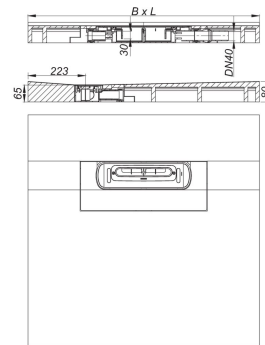

07. May 2021

**DALLMER****shower underlay DallFlex Floor Plan D, DN 40, 0,9 x 0,9 m**

Product No. **540089**  
 EAN: 4001636540089  
 Discount group: 11

with drain point positioned near the wall for installation with CeraFloor shower channels.

Outlet DN 40 horizontal, can be positioned on three sides without tools, with ball-joint, adjustable 0 – 15 degrees

**specification**

- DallFlex Plan drain body system
- flexible sealing collar for secure bonding of under-tile waterproofing
- removable trap insert, 30 mm water seal (deviating to DIN EN 1253)
- temporary blanking plate
- suitable for wheelchairs if tile size > 5 x 5 cm

Product No.	Description	Dimensions
535511	trap insert DallFlex Plan	

Product No.	Description	Dimensions
537546	shower channel CeraFloor Individual anthracite matt, 800-1500 mm	800-1500 mm

07. May 2021

**DALLMER**