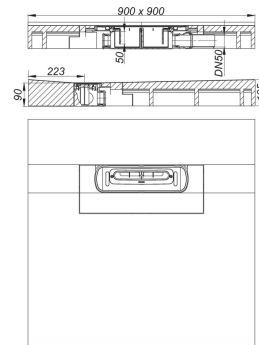

06. May 2021

DALLMER**shower underlay DallFlex Floor D, DN 50, 0,9 x 0,9 m**

Product No. **540126**
 EAN: 4001636540126
 Discount group: 11

with drain point positioned near the wall for installation with CeraFloor shower channels.

Outlet DN 50 horizontal, can be positioned on three sides without tools, with ball-joint, adjustable 0 – 15 degrees

specification

- DallFlex drain body system as per DIN EN 1253
- flexible sealing collar for secure bonding of under-tile waterproofing
- removable trap insert, 50 mm water seal (conforming to DIN EN 1253)
- temporary blanking plate
- suitable for wheelchairs if tile size > 5 x 5 cm

material

expanded polystyrene (EPS), top side reinforced with glass fibre fabric and lined with waterproof fleece; drain body made of highly impact-resistant polypropylene

Product No.	Description	Dimensions
535504	trap insert DallFlex	

Product No.	Description	Dimensions
537546	shower channel CeraFloor Individual anthracite matt, 800-1500 mm	800-1500 mm
537744	shower channel CeraFloor Individual brass matt, 800-1500 mm	800-1500 mm

06. May 2021