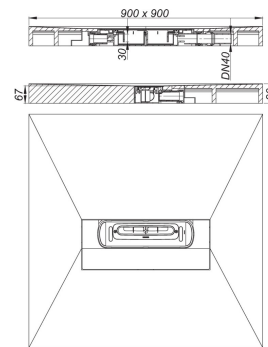

07. May 2021

shower underlay DallFlex Compact Plan, DN 40, 0,9 x 0,9 m

Product No. **540133**
 EAN: 4001636540133
 Discount group: 11

with drain point positioned centrally for installation with Zentrix, CeraNiveau and CeraFrame shower channels.

Outlet DN 40 horizontal, can be positioned on three sides without tools, with ball-joint, adjustable 0 – 15 degrees

specification

- DallFlex Plan drain body system
- flexible sealing collar for secure bonding of under-tile waterproofing
- removable trap insert, 30 mm water seal (deviating to DIN EN 1253)
- temporary blanking plate
- suitable for wheelchairs if tile size > 5 x 5 cm

Product No.	Description	Dimensions
535511	trap insert DallFlex Plan	

Product No.	Description	Dimensions
537348	shower channel CeraFrame Individual anthracite matt, 300 x 50 mm	300 x 50 mm

07. May 2021

DALLMER