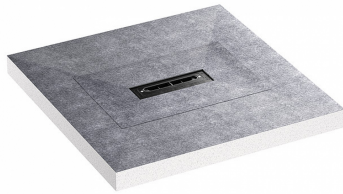

07. May 2021

shower underlay DallFlex Compact Plan, DN 40, 0,9 x 0,9 m

Product No. **540133**
 EAN: 4001636540133
 Discount group: 11

with drain point positioned centrally for installation with Zentrix, CeraNiveau and CeraFrame shower channels.

Outlet DN 40 horizontal, can be positioned on three sides without tools, with ball-joint, adjustable 0 – 15 degrees

specification

- DallFlex Plan drain body system
- flexible sealing collar for secure bonding of under-tile waterproofing
- removable trap insert, 30 mm water seal (deviating to DIN EN 1253)
- temporary blanking plate
- suitable for wheelchairs if tile size > 5 x 5 cm

material

expanded polystyrene (EPS), top side reinforced with glass fibre fabric and lined with waterproof fleece; drain body made of highly impact-resistant polypropylene, outlet polyethylene, weldable

Product No.	Description	Dimensions
535511	trap insert DallFlex Plan	

Product No.	Description	Dimensions
537348	shower channel CeraFrame Individual anthracite matt, 300 x 50 mm	300 x 50 mm

07. May 2021

DALLMER