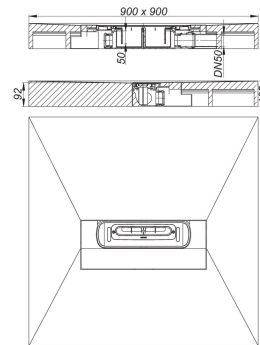

06. May 2021

**shower underlay DallFlex Compact, DN 50, 0,9 x 0,9 m**

Product No. **540201**  
 EAN: 4001636540201  
 Discount group: 11

with drain point positioned centrally for installation with Zentrix, CeraNiveau and CeraFrame shower channels.

Outlet DN 50 horizontal, can be positioned on three sides without tools, with ball-joint, adjustable 0 – 15 degrees

**specification**

- DallFlex drain body system as per DIN EN 1253
- flexible sealing collar for secure bonding of under-tile waterproofing
- removable trap insert, 50 mm water seal (conforming to DIN EN 1253)
- temporary blanking plate
- suitable for wheelchairs if tile size > 5 x 5 cm

**material**

expanded polystyrene (EPS), top side reinforced with glass fibre fabric and lined with waterproof fleece; drain body made of highly impact-resistant polypropylene

Product No.	Description	Dimensions
535504	trap insert DallFlex	

Product No.	Description	Dimensions
537348	shower channel CeraFrame Individual anthracite matt, 300 x 50 mm	300 x 50 mm
537362	shower channel CeraFrame Individual brass matt	300 x 50 mm

06. May 2021

**DALLMER**